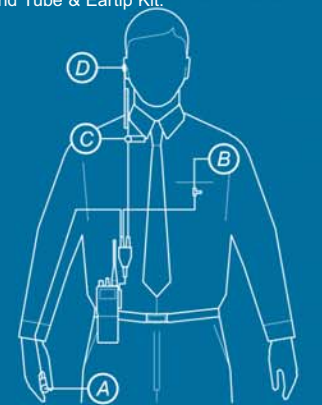

Neck Loop Microphone/Inductor with Remote PTT.
 A. Wireless Earpiece.
 B. Neck Loop MicroPhone/Inductor.
 C. Remote Down Sleeve "Torpedo" PTT.

Handheld Microphone/PTT & Tubed Sound Receive Earpiece.

- A. Handheld Microphone/Down Sleeve PTT Unit.
- B. Tubed Sound Transducer Lead.
- C. Sound Tube & Eartip Kit.

Tubed Sound Receive Earpiece with Remote Microphone & PTT.

- A. Remote Down Sleeve "Torpedo" PTT.
- B. Remote MicroPhone with Clothing Clip.
- C. Tubed Sound Transducer Lead.
- D. Sound Tube & Eartip Kit.