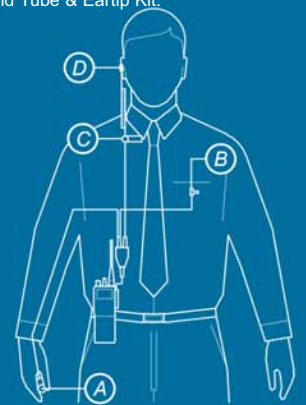

Neck Loop Microphone/Inductor with Remote PTT.
 A. Wireless Earpiece.
 B. Neck Loop MicroPhone/Inductor.
 C. Remote Down Sleeve "Torpedo" PTT.

Handheld Microphone/PTT & Tubed Sound Receive Earpiece.

- A. Handheld Microphone/Down Sleeve PTT Unit.
- B. Tubed Sound Transducer Lead.
- C. Sound Tube & Eartip Kit.

Tubed Sound Receive Earpiece with Remote Microphone & PTT.

- A. Remote Down Sleeve "Torpedo" PTT.
- B. Remote MicroPhone with Clothing Clip.
- C. Tubed Sound Transducer Lead.
- D. Sound Tube & Eartip Kit.