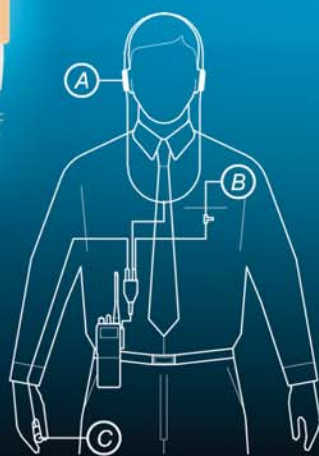

- A. Wireless Earpiece.
- B. MicroPhone/Inductor.
- C. Cotton Harness & Radio Pouch.
- D. Remote Down Sleeve "Torpedo" PTT.