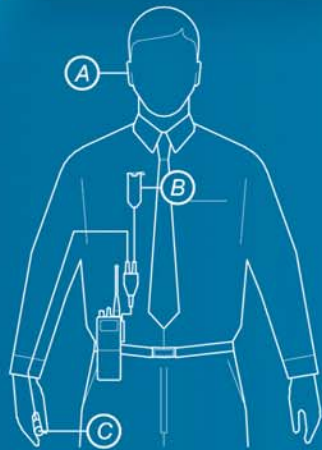

"Sony Walkman" In-Ear Earpieces with Remote Microphone & PTT.