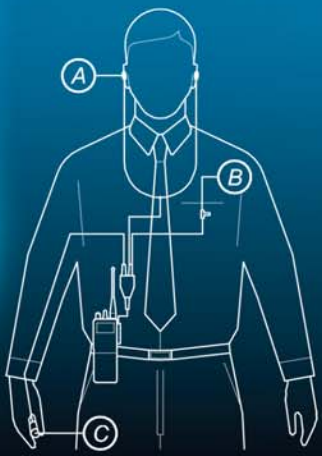

- A. "Sony Walkman" Headband Headset.
- B. Remote MicroPhone with Clothing Clip.
- C. Remote Down Sleeve "Torpedo" PTT.