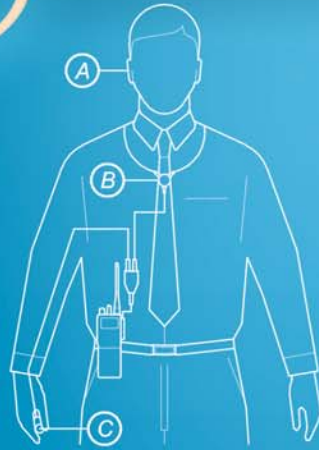

DELTA THIGH HARNESS

TACTEL MATERIAL
UNIVERSAL LEFT OR RIGHT FITTING
IN BLACK
9 SIZES

DELTA MICRO

BREATHABLE LIGHTWEIGHT MATERIAL
LEFT OR RIGHT VARIANTS
AVAILABLE IN BLACK OR WHITE
7 SIZES

The Delta range of covert radio carrying garments provide innovative and integrated solutions to bodyworn radio carriage. Modern design techniques, combined with the use of advanced materials, ensures that the Delta range of garments resolve many of the common problems associated with conventional radio harness design.

COVERT SURVEILLANCE
ACCESSORIES BROCHURE

Microphone/Inductor with Remote PTT.
 A. Wireless Earpiece.
 B. MicroPhone/Inductor with Clothing Clip.
 C. Remote Down Sleeve "Torpedo" PTT.

Leg Harness version available.

Neck Loop Microphone/Inductor with Remote PTT.
 A. Wireless Earpiece.
 B. Neck Loop MicroPhone/Inductor.
 C. Remote Down Sleeve "Torpedo" PTT.

Handheld Microphone/PTT & Tubed Sound Receive Earpiece.

- A. Handheld Microphone/Down Sleeve PTT Unit.
- B. Tubed Sound Transducer Lead.
- C. Sound Tube & Eartip Kit.