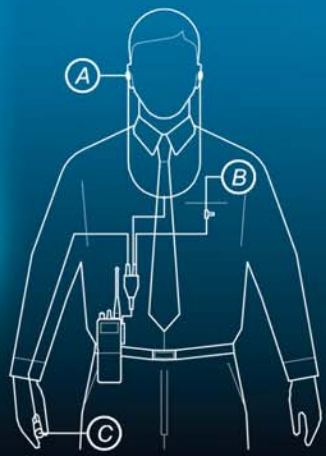

- A. "Sony Walkman" Headband Headset.
- B. Remote MicroPhone with Clothing Clip.
- C. Remote Down Sleeve "Torpedo" PTT.