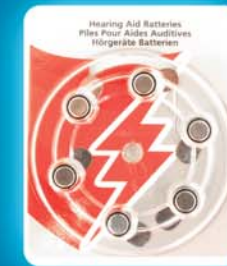

LD5 Earpiece Pack of 6 Batteries.