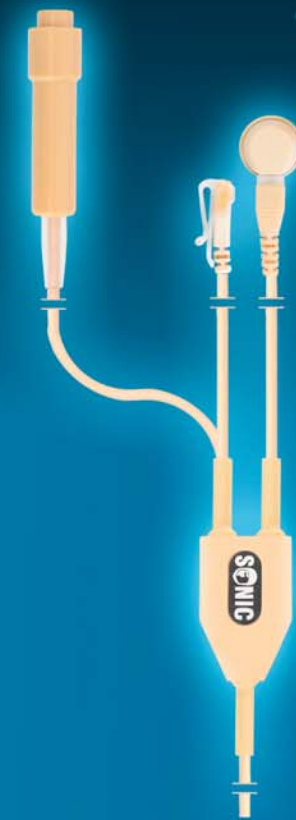

DELTA THIGH HARNESS

TACTEL MATERIAL
UNIVERSAL LEFT OR RIGHT FITTING
IN BLACK
9 SIZES

DELTA MICRO

BREATHABLE LIGHTWEIGHT MATERIAL
LEFT OR RIGHT VARIANTS
AVAILABLE IN BLACK OR WHITE
7 SIZES

The Delta range of covert radio carrying garments provide innovative and integrated solutions to bodyworn radio carriage. Modern design techniques, combined with the use of advanced materials, ensures that the Delta range of garments resolve many of the common problems associated with conventional radio harness design.

COVERT SURVEILLANCE
ACCESSORIES BROCHURE

Microphone/Inductor with Remote PTT.
 A. Wireless Earpiece.
 B. MicroPhone/Inductor with Clothing Clip.
 C. Remote Down Sleeve "Torpedo" PTT.

Leg Harness version available.

Neck Loop Microphone/Inductor with Remote PTT.
 A. Wireless Earpiece.
 B. Neck Loop MicroPhone/Inductor.
 C. Remote Down Sleeve "Torpedo" PTT.

Handheld Microphone/PTT & Tubed Sound Receive Earpiece.

- A. Handheld Microphone/Down Sleeve PTT Unit.
- B. Tubed Sound Transducer Lead.
- C. Sound Tube & Eartip Kit.