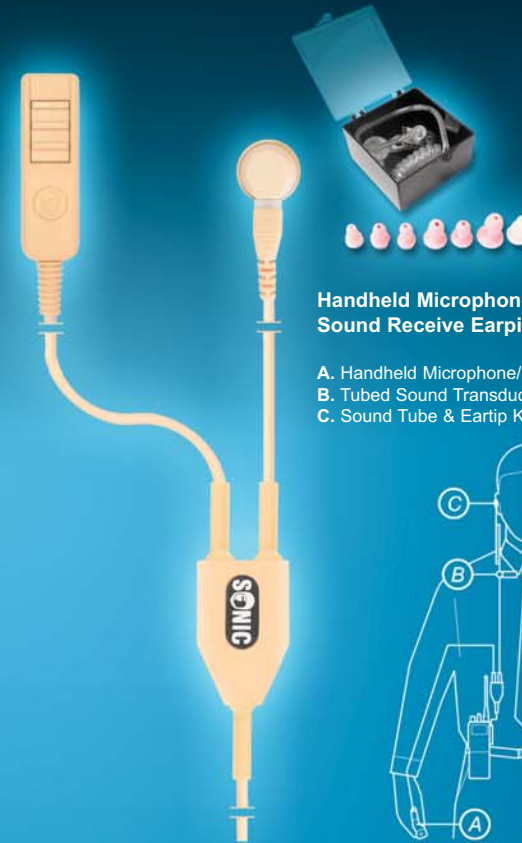

DELTA THIGH HARNESS

TACTEL MATERIAL
UNIVERSAL LEFT OR RIGHT FITTING
IN BLACK
9 SIZES

DELTA MICRO

BREATHABLE LIGHTWEIGHT MATERIAL
LEFT OR RIGHT VARIANTS
AVAILABLE IN BLACK OR WHITE
7 SIZES

The Delta range of covert radio carrying garments provide innovative and integrated solutions to bodyworn radio carriage. Modern design techniques, combined with the use of advanced materials, ensures that the Delta range of garments resolve many of the common problems associated with conventional radio harness design.

COVERT SURVEILLANCE
ACCESSORIES BROCHURE

Microphone/Inductor with Remote PTT.
 A. Wireless Earpiece.
 B. MicroPhone/Inductor with Clothing Clip.
 C. Remote Down Sleeve "Torpedo" PTT.

Leg Harness version available.

Neck Loop Microphone/Inductor with Remote PTT.
 A. Wireless Earpiece.
 B. Neck Loop MicroPhone/Inductor.
 C. Remote Down Sleeve "Torpedo" PTT.

Handheld Microphone/PTT & Tubed Sound Receive Earpiece.

- A. Handheld Microphone/Down Sleeve PTT Unit.
- B. Tubed Sound Transducer Lead.
- C. Sound Tube & Eartip Kit.

Tubed Sound Receive Earpiece with Remote Microphone & PTT.

- A. Remote Down Sleeve "Torpedo" PTT.
- B. Remote MicroPhone with Clothing Clip.
- C. Tubed Sound Transducer Lead.
- D. Sound Tube & Eartip Kit.