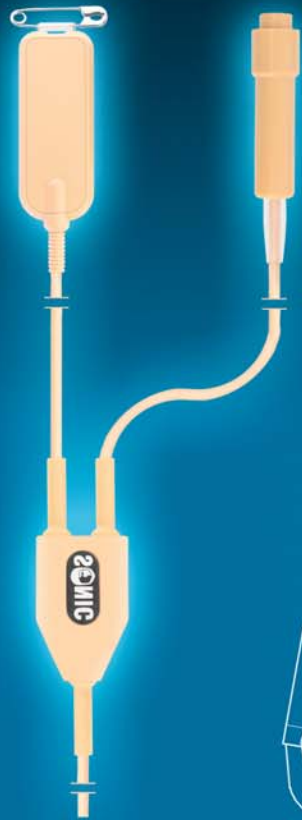

DELTA THIGH HARNESS

TACTEL MATERIAL
UNIVERSAL LEFT OR RIGHT FITTING
IN BLACK
9 SIZES

DELTA MICRO

BREATHABLE LIGHTWEIGHT MATERIAL
LEFT OR RIGHT VARIANTS
AVAILABLE IN BLACK OR WHITE
7 SIZES

The Delta range of covert radio carrying garments provide innovative and integrated solutions to bodyworn radio carriage. Modern design techniques, combined with the use of advanced materials, ensures that the Delta range of garments resolve many of the common problems associated with conventional radio harness design.

COVERT SURVEILLANCE
ACCESSORIES BROCHURE

Microphone/Inductor with Remote PTT.
 A. Wireless Earpiece.
 B. MicroPhone/Inductor with Clothing Clip.
 C. Remote Down Sleeve "Torpedo" PTT.

Leg Harness version available.

Neck Loop Microphone/Inductor with Remote PTT.
 A. Wireless Earpiece.
 B. Neck Loop MicroPhone/Inductor.
 C. Remote Down Sleeve "Torpedo" PTT.

Handheld Microphone/PTT & Tubed Sound Receive Earpiece.

- A. Handheld Microphone/Down Sleeve PTT Unit.
- B. Tubed Sound Transducer Lead.
- C. Sound Tube & Eartip Kit.

Tubed Sound Receive Earpiece with Remote Microphone & PTT.

- A. Remote Down Sleeve "Torpedo" PTT.
- B. Remote MicroPhone with Clothing Clip.
- C. Tubed Sound Transducer Lead.
- D. Sound Tube & Eartip Kit.