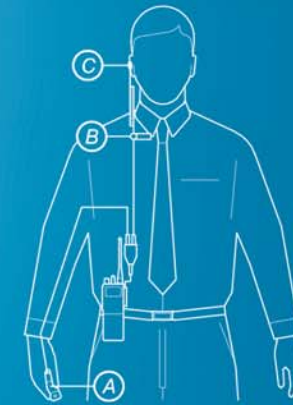

Surveillance Shoulder Harness.

- A. Remote Down Sleeve "Torpedo" PTT.
- B. Remote MicroPhone with Clothing Clip.
- C. Tubed Sound Transducer Lead.
- D. Sound Tube & Eartip Kit.