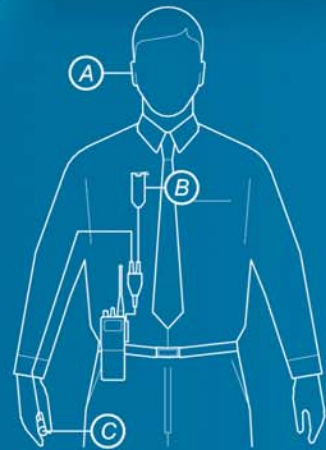

"Sony Walkman" In-Ear Earpieces with Remote Microphone & PTT.