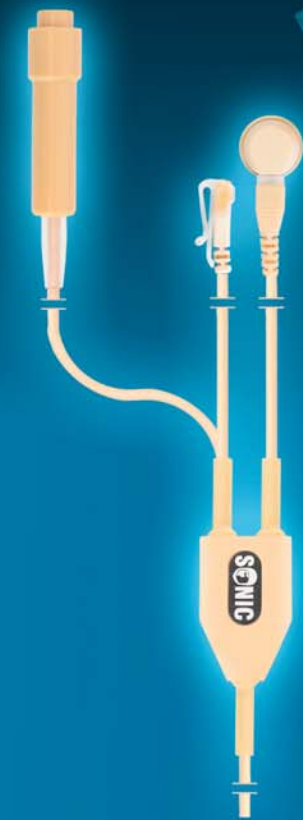

DELTA THIGH HARNESS

TACTEL MATERIAL
UNIVERSAL LEFT OR RIGHT FITTING
IN BLACK
9 SIZES

DELTA MICRO

BREATHABLE LIGHTWEIGHT MATERIAL
LEFT OR RIGHT VARIANTS
AVAILABLE IN BLACK OR WHITE
7 SIZES

The Delta range of covert radio carrying garments provide innovative and integrated solutions to bodyworn radio carriage. Modern design techniques, combined with the use of advanced materials, ensures that the Delta range of garments resolve many of the common problems associated with conventional radio harness design.

COVERT SURVEILLANCE
ACCESSORIES BROCHURE

Microphone/Inductor with Remote PTT.
 A. Wireless Earpiece.
 B. MicroPhone/Inductor with Clothing Clip.
 C. Remote Down Sleeve "Torpedo" PTT.

Leg Harness version available.

Neck Loop Microphone/Inductor with Remote PTT.
 A. Wireless Earpiece.
 B. Neck Loop MicroPhone/Inductor.
 C. Remote Down Sleeve "Torpedo" PTT.

Handheld Microphone/PTT & Tubed Sound Receive Earpiece.

- A. Handheld Microphone/Down Sleeve PTT Unit.
- B. Tubed Sound Transducer Lead.
- C. Sound Tube & Eartip Kit.

Tubed Sound Receive Earpiece with Remote Microphone & PTT.

- A. Remote Down Sleeve "Torpedo" PTT.
- B. Remote MicroPhone with Clothing Clip.
- C. Tubed Sound Transducer Lead.
- D. Sound Tube & Eartip Kit.