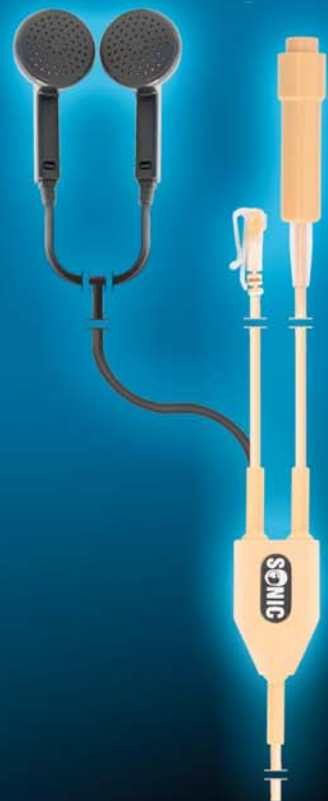

DELTA THIGH HARNESS

TACTEL MATERIAL
UNIVERSAL LEFT OR RIGHT FITTING
IN BLACK
9 SIZES

DELTA MICRO

BREATHABLE LIGHTWEIGHT MATERIAL
LEFT OR RIGHT VARIANTS
AVAILABLE IN BLACK OR WHITE
7 SIZES

The Delta range of covert radio carrying garments provide innovative and integrated solutions to bodyworn radio carriage. Modern design techniques, combined with the use of advanced materials, ensures that the Delta range of garments resolve many of the common problems associated with conventional radio harness design.

Neck Loop Microphone/Inductor with Remote PTT.
 A. Wireless Earpiece.
 B. Neck Loop MicroPhone/Inductor.
 C. Remote Down Sleeve "Torpedo" PTT.

Handheld Microphone/PTT & Tubed Sound Receive Earpiece.

- A. Handheld Microphone/Down Sleeve PTT Unit.
- B. Tubed Sound Transducer Lead.
- C. Sound Tube & Eartip Kit.

Tubed Sound Receive Earpiece with Remote Microphone & PTT.

- A. Remote Down Sleeve "Torpedo" PTT.
- B. Remote MicroPhone with Clothing Clip.
- C. Tubed Sound Transducer Lead.
- D. Sound Tube & Eartip Kit.

"Sony Walkman" In-Ear Earpieces with Remote Microphone & PTT.

- A. "Sony Walkman" In-Ear Earpiece.
- B. Remote MicroPhone with Clothing Clip.
- C. Remote Down Sleeve "Torpedo" PTT.

"Sony Walkman" Headband Headset with Remote Microphone & PTT.