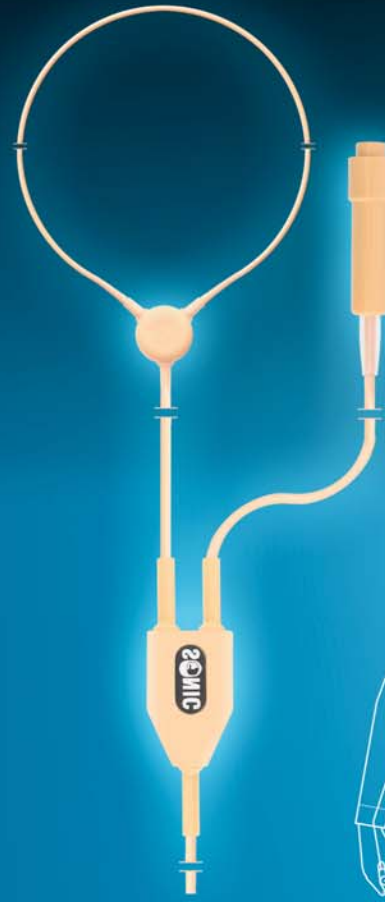

DELTA THIGH HARNESS

TACTEL MATERIAL
UNIVERSAL LEFT OR RIGHT FITTING
IN BLACK
9 SIZES

DELTA MICRO

BREATHABLE LIGHTWEIGHT MATERIAL
LEFT OR RIGHT VARIANTS
AVAILABLE IN BLACK OR WHITE
7 SIZES

The Delta range of covert radio carrying garments provide innovative and integrated solutions to bodyworn radio carriage. Modern design techniques, combined with the use of advanced materials, ensures that the Delta range of garments resolve many of the common problems associated with conventional radio harness design.

COVERT SURVEILLANCE
ACCESSORIES BROCHURE

Microphone/Inductor with Remote PTT.
 A. Wireless Earpiece.
 B. MicroPhone/Inductor with Clothing Clip.
 C. Remote Down Sleeve "Torpedo" PTT.

Leg Harness version available.

Neck Loop Microphone/Inductor with Remote PTT.
 A. Wireless Earpiece.
 B. Neck Loop MicroPhone/Inductor.
 C. Remote Down Sleeve "Torpedo" PTT.

Handheld Microphone/PTT & Tubed Sound Receive Earpiece.

- A. Handheld Microphone/Down Sleeve PTT Unit.
- B. Tubed Sound Transducer Lead.
- C. Sound Tube & Eartip Kit.

Tubed Sound Receive Earpiece with Remote Microphone & PTT.

- A. Remote Down Sleeve "Torpedo" PTT.
- B. Remote MicroPhone with Clothing Clip.
- C. Tubed Sound Transducer Lead.
- D. Sound Tube & Eartip Kit.