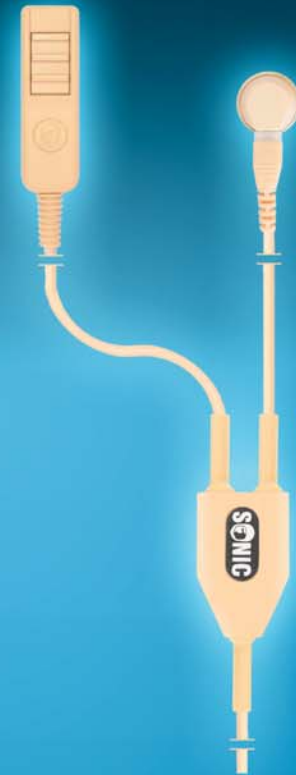

DELTA THIGH HARNESS

TACTEL MATERIAL
UNIVERSAL LEFT OR RIGHT FITTING
IN BLACK
9 SIZES

DELTA MICRO

BREATHABLE LIGHTWEIGHT MATERIAL
LEFT OR RIGHT VARIANTS
AVAILABLE IN BLACK OR WHITE
7 SIZES

The Delta range of covert radio carrying garments provide innovative and integrated solutions to bodyworn radio carriage. Modern design techniques, combined with the use of advanced materials, ensures that the Delta range of garments resolve many of the common problems associated with conventional radio harness design.

COVERT SURVEILLANCE
ACCESSORIES BROCHURE

Microphone/Inductor with Remote PTT.
 A. Wireless Earpiece.
 B. MicroPhone/Inductor with Clothing Clip.
 C. Remote Down Sleeve "Torpedo" PTT.

Leg Harness version available.

Neck Loop Microphone/Inductor with Remote PTT.
 A. Wireless Earpiece.
 B. Neck Loop MicroPhone/Inductor.
 C. Remote Down Sleeve "Torpedo" PTT.

Handheld Microphone/PTT & Tubed Sound Receive Earpiece.

- A. Handheld Microphone/Down Sleeve PTT Unit.
- B. Tubed Sound Transducer Lead.
- C. Sound Tube & Eartip Kit.