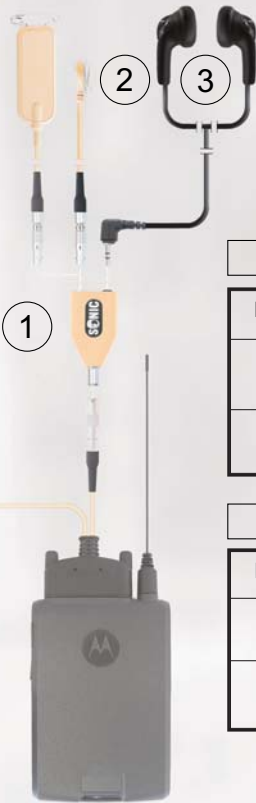

ITEM 25.1

Delta-4 Equipment Vest:

ITEM 26.1 RIGHT HAND SIDE - BLACK

SIZE	CHEST SIZE	PART NO.
XS	82cm	CA11081/01/XS
S	88cm	CA11081/01/S
M	94cm	CA11081/01/M
L	100cm	CA11081/01/L
XL	106cm	CA11081/01/XL
XXL	112cm	CA11081/01/XXL

ITEM 26.1
DELTA-4

Delta-4 Equipment Vest:

ITEM 27.1 RIGHT HAND SIDE - WHITE

SIZE	CHEST SIZE	PART NO.
XS	82cm	CA11081/02/XS
S	88cm	CA11081/02/S
M	94cm	CA11081/02/M
L	100cm	CA11081/02/L
XL	106cm	CA11081/02/XL
XXL	112cm	CA11081/02/XXL

ITEM 27.1
DELTA-4

TCR1000 Audio Accessory Adaptor Kit:

The Sonic Covert Audio Accessory Adaptor is designed to allow the standard Motorola TCR1000 covert system to be modified into a non-inductive receive accessory, using standard domestic MP3 style dual earpiece earbuds or headsets fitted with a 3.5mm jack plug.