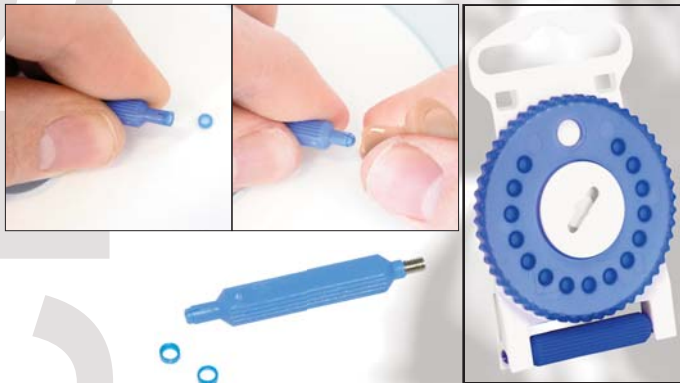

Wireless Earpiece 10AE Batteries:

Suitable for LD5, Micro & Digital Earpieces

ITEM 34.1

PART NO.	DESCRIPTION
CA1987	10AE Batteries, Pack of 6

Wireless Earpiece Wax Traps:

ITEM 35.1

PART NO.	DESCRIPTION
CA6409	Wax Traps x15 & Fitting Tool