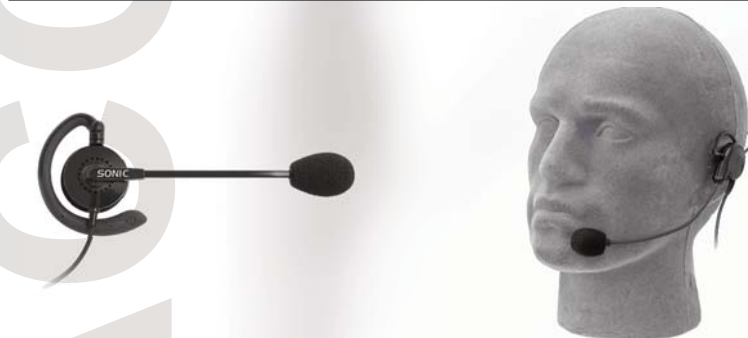

ITEM 2.1 Earbud Personal Hands Free ITEM 2.2 Earhook Personal Hands Free

Microphone PTTs:

ITEM 3.1 The Ruggedised Microphone/PTT & Earhanger accessory, provides a reliable and cost effective solution in allowing TETRA terminals to be worn at waist level, by remoting the transmit and receive audio functions, along with an easy to operate PTT button, without the bulk of a conventional headset interface unit.

ITEM 4.1 The Viper-2 earhook/boom microphone headset provides a lightweight communications accessory for use by the professional radio user. Its unique design provides the clear receive audio quality of the well proven Sonic earhanger, combined with an adjustable boom microphone which can swivel to allow left or right hand side operation.

ITEM 4.2 The Breeze headset provides a lightweight single sided receive earpiece, with flexible boom microphone and a sprung steel band to assist stability when fitted.

ITEM 4.1 Viper-2 ITEM 4.2 Breeze