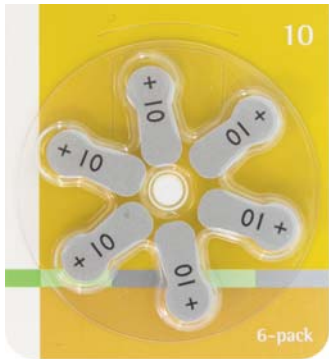

Phonak Phonito Wireless Earpiece 10AE Batteries:

Suitable for Phonito Intra & Digital Earpieces
ITEM 38.1

PART NO.
CA12768

DESCRIPTION
Phonak Phonito Wireless Earpiece 10AE Batteries,
Pack of 6