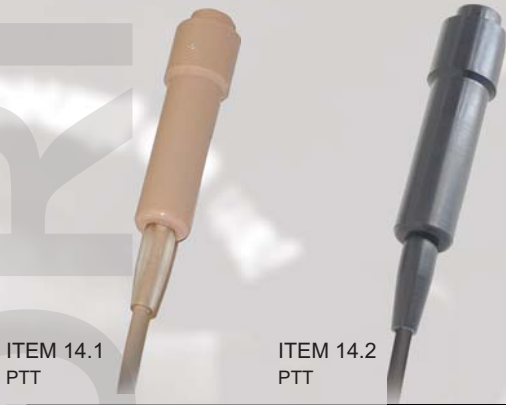

Push to Talk (PTT):

ITEM 14.0
Torpedo PTT - Flesh

ITEM 14.1
Torpedo PTT - Black

Push to Talk (PTT):

ITEM 14.3
Ring PTT

ITEM 14.4
Crouzet PTT

ITEM 14.5
In-line and wireless PTT option.

ITEM 14.6
Pocket PTT

Push to Talk (PTT):

ITEM 14.7
80mm PTT

ITEM 14.8
50mm PTT

Both available as a remote PTT and as interface between headset and terminal.

Covert Accessories:

ITEM 15.1
Discrete 'Walkman' headset, mic and PTT.

ITEM 15.2
Discrete headset, mic and PTT.

ITEM 15.3
Covert mic/inductor and PTT system.

All MTH650/800 and MTP850 compatible.