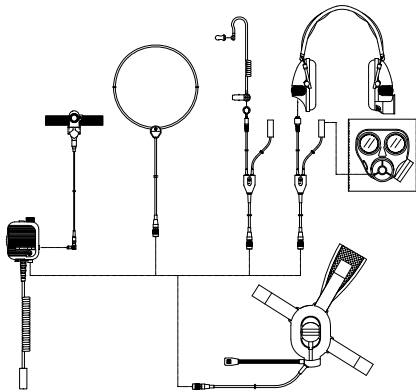

Speaker Microphones:

ITEM 13.1

Large

ITEM 13.2

Low Profile

Both have capability for receive only earpiece connection, suitable for SRH3000 & STP8000.