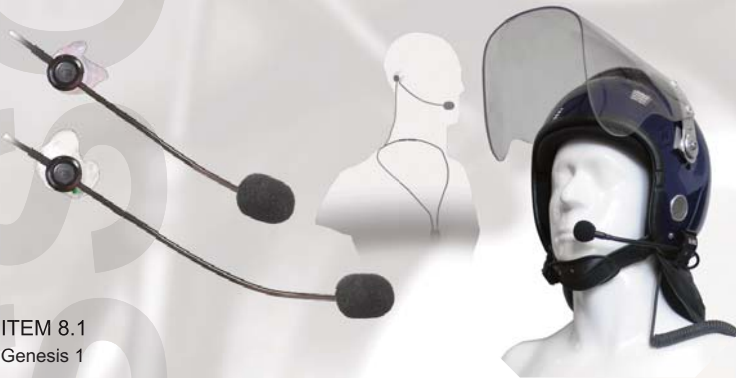

Genesis 1:

ITEM 8.1

The Genesis-1 headset is designed for use with or without head protection and is suitable for use with public order, ballistic and similar helmets, with either generic or customised Ear Moulds.